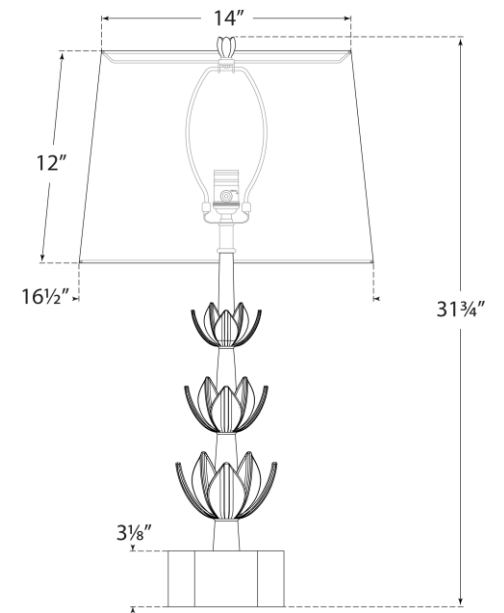

SPEC SHEET

Alberto Large Triple Table Lamp

Item # JN 3003AGL-L

Designer: Julie Neill

Height: 31.75"

Width: 16.5"

Base: 6.5" Decorative

Finishes: AGL, BSL, PW

Shade Treatments: L

Shade Details: 14.5" x 16.5" x 12.5"

Socket: E26 Dimmer

Wattage: 100 A

Bottom View

Front View