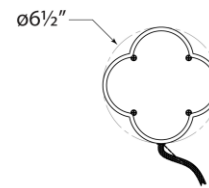

SPEC SHEET

Alberto Large Triple Table Lamp

Item # JN 3003AGL-L

Designer: Julie Neill

Height: 31.75"

Width: 16.5"

Base: 6.5" Decorative

Finishes: AGL, BSL, PW

Shade Treatments: L

Shade Details: 14.5" x 16.5" x 12.5"

Socket: E26 Dimmer

Wattage: 100 A

Bottom View

Front View