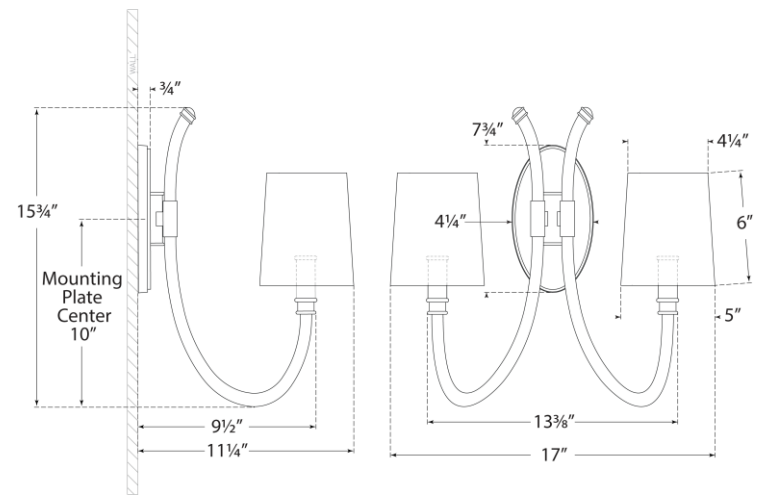

SPEC SHEET

Clarice Double Sconce

Item # JN 2030CG/AB-L

Designer: Julie Neill

Height: 15.75"

Width: 17.5"

Extension: 11.25"

Backplate: 4.25" x 7.75" Oval

Finishes: CG/AB, CG/PN

Shade Treatments: L

Shade Details: 4.25" x 5" x 6"

Socket: 2 - E12 Candelabra

Wattage: 2 - 40 B

Side View

Front View