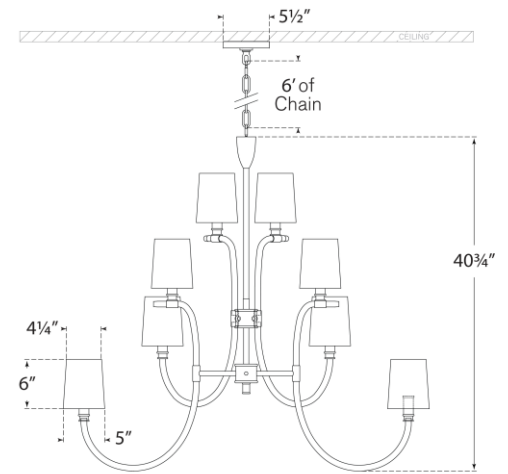

## Clarice Large Chandelier

Item # JN 5030CG/AB-L

Designer: Julie Neill

Height: 40.75"

Width: 44.25"

Canopy: 5.5" Round

Finishes: CG/AB, CG/PN

Shade Treatments: L

Shade Details: 4.25" x 5" x 6"

Socket: 16 - E12 Candelabra

Wattage: 16 - 40 B

Note: Requires Special Assembly and Installation

Bottom View(1:2)

Front View