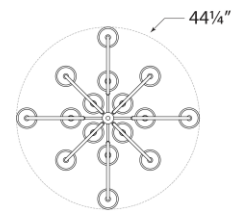

## Clarice Large Chandelier

Item # JN 5030CG/AB-L

Designer: Julie Neill

Height: 40.75"

Width: 44.25"

Canopy: 5.5" Round

Finishes: CG/AB, CG/PN

Shade Treatments: L

Shade Details: 4.25" x 5" x 6"

Socket: 16 - E12 Candelabra

Wattage: 16 - 40 B

Note: Requires Special Assembly and Installation

Bottom View(1:2)

Front View