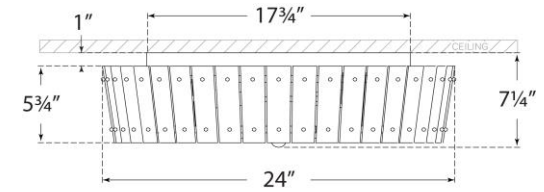

SPEC SHEET

Cadence Large Single-Tier Flush Mount

Item # S 4652HAB-AM

Designer: Carrier and Company

Height: 7.25"

Width: 24"

Canopy: 17.75" Round

Finishes: HAB

Glass Options: AM

Socket: 4 - E12 Candelabra

Wattage: 4 - 60 C

Side View