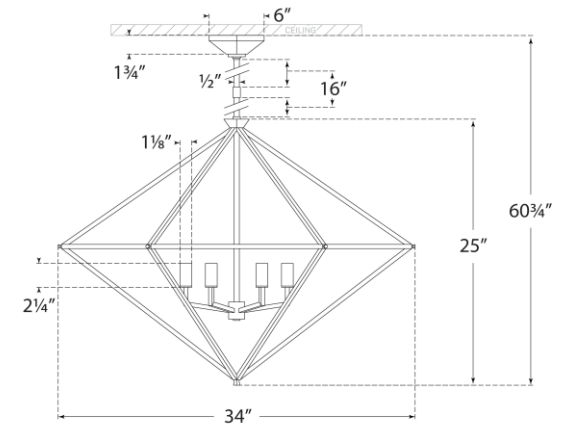

SPEC SHEET

Afton Large Lantern

Item # JN 5092AI

Designer: Julie Neill

O/A Height: 60.75"

Fixture Height: 25"

Min. Custom Height: 32"

Width: 34"

Canopy: 6" Hexagon

Finishes: AI, BSL, G, PW

Socket: 6 - E12 Candelabra

Wattage: 6 - 60 C

Note: Custom Height Available

Top View

Side View