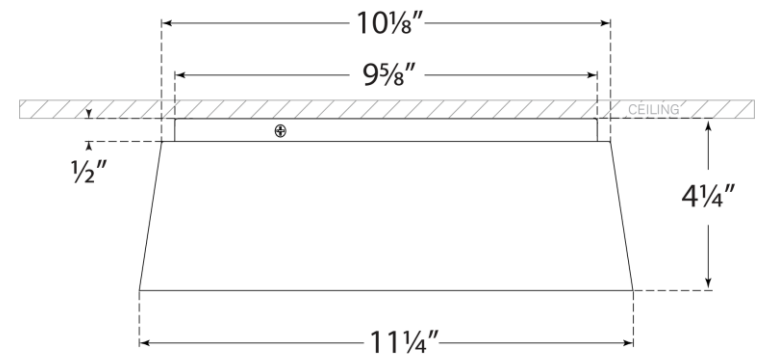

### Halo Small Flush Mount

Item # BBL 4094WHT

Designer: Barbara Barry

Height: 4.25"

Width: 11.25"

Canopy: 10" Round

Finishes: BLK, BSL, G, WHT

Lightsource: Dedicated LED

Wattage: 27w (2200lm)

Weight: 4 Pounds

Side View