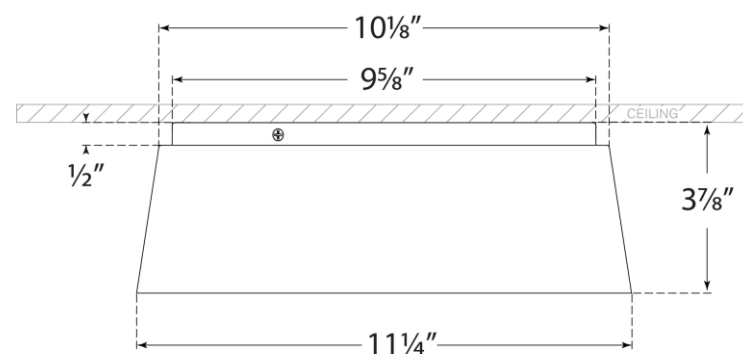

### Halo Small Flush Mount

Item # BBL 4094G

Designer: Barbara Barry

Height: 4.25"

Width: 11.25"

Canopy: 10" Round

Finishes: BLK, BSL, G, WHT

Socket: Dedicated LED

Wattage: 24w (2200lm)

Side View