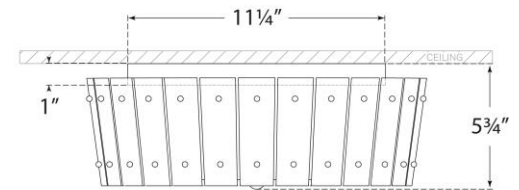

SPEC SHEET

Cadence Medium Single-Tier Flush Mount

Item # S 4651PN-AM

Designer: Carrier and Company

Height: 5.75"

Width: 15.5"

Canopy: 11.25" Round

Finishes: PN

Glass Options: AM

Socket: 3 - E12 Candelabra

Wattage: 3 - 60 C

Side View

Side View