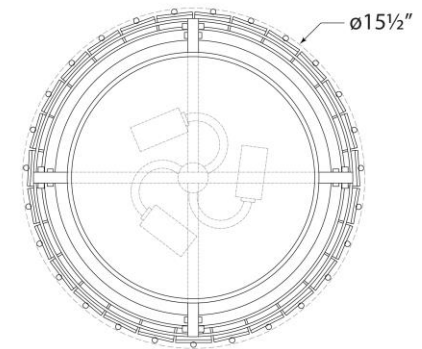

SPEC SHEET

Cadence Medium Single-Tier Flush Mount

Item # S 4651PN-AM

Designer: Carrier and Company

Height: 5.75"

Width: 15.5"

Canopy: 11.25" Round

Finishes: PN

Glass Options: AM

Socket: 3 - E12 Candelabra

Wattage: 3 - 60 C

Side View

Side View