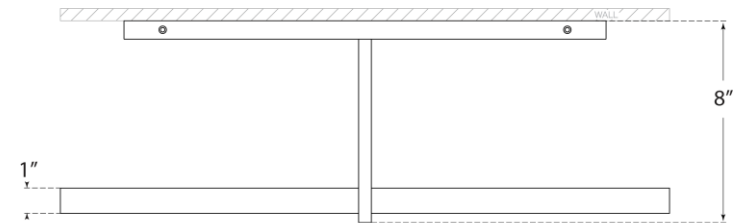

SPEC SHEET

Axis 24" Picture Light

Item # KW 2734BZ

Designer: Kelly Wearstler

Height: 3"

Width: 24"

Extension: 8"

Backplate: 3" x 19" Rectangle

Finishes: AB, BZ, PN

Socket: Dedicated LED

Wattage: 20w (1600lm)

Note: UL Only

Top View

Front View