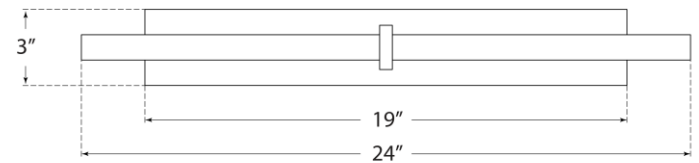

SPEC SHEET

Axis 24" Picture Light

Item # KW 2734BZ

Designer: Kelly Wearstler

Height: 3"

Width: 24"

Extension: 8"

Backplate: 3" x 19" Rectangle

Finishes: AB, BZ, PN

Socket: Dedicated LED

Wattage: 20w (1600lm)

Note: UL Only

Top View

Front View