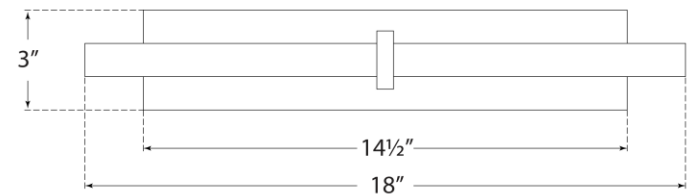

SPEC SHEET

Axis 18" Picture Light

Item # KW 2733AB

Designer: Kelly Wearstler

Height: 3"

Width: 18"

Extension: 8"

Backplate: 3" x 14.5" Rectangle

Finishes: AB, BZ, PN

Socket: Dedicated LED

Wattage: 15w (1200lm)

Note: UL Only

Top View

Front View