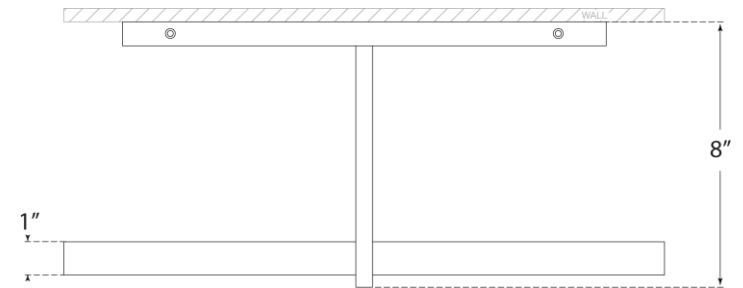

SPEC SHEET

Axis 18" Picture Light

Item # KW 2733AB

Designer: Kelly Wearstler

Height: 3"

Width: 18"

Extension: 8"

Backplate: 3" x 14.5" Rectangle

Finishes: AB, BZ, PN

Socket: Dedicated LED

Wattage: 15w (1200lm)

Note: UL Only

Top View

Front View