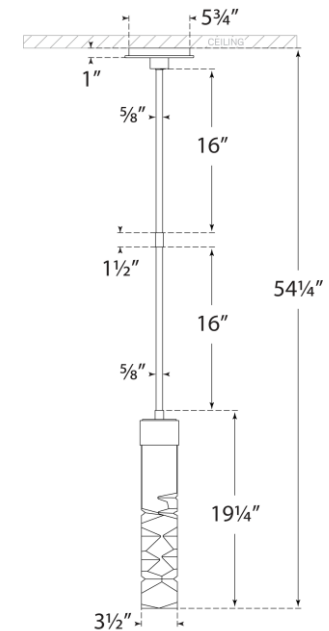

SPEC SHEET

Argentino 19" Faceted Pendant

Item # TOB 5951CG/HAB

Designer: Thomas O'Brien

O/A Height: 54.5"

Fixture Height: 19.25"

Min. Custom Height: 26"

Width: 3.5"

Canopy: 5.75" Round

Finishes: CG/HAB, CG/PN

Socket: Dedicated LED

Wattage: 9w (900lm)

Note: UL Only | Custom Height Available

Front View