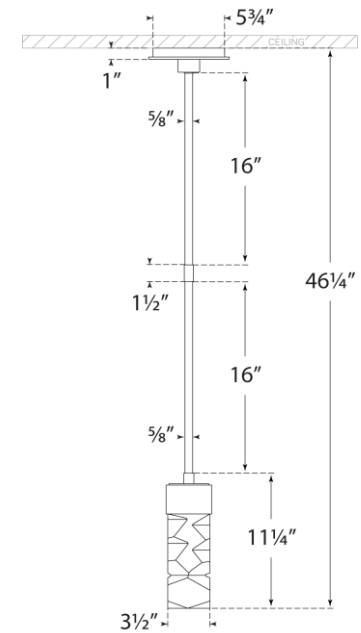

## Argentino 11" Faceted Pendant

Item # TOB 5950CG/HAB

Designer: Thomas O'Brien

O/A Height: 46.25"

Fixture Height: 11"

Min. Custom Height: 18"

Width: 3.75"

Canopy: 5.75" Round

Finishes: CG/HAB, CG/PN

Socket: Dedicated LED

Wattage: 12w (900lm)

Note: UL Only | Custom Height Available

Front View