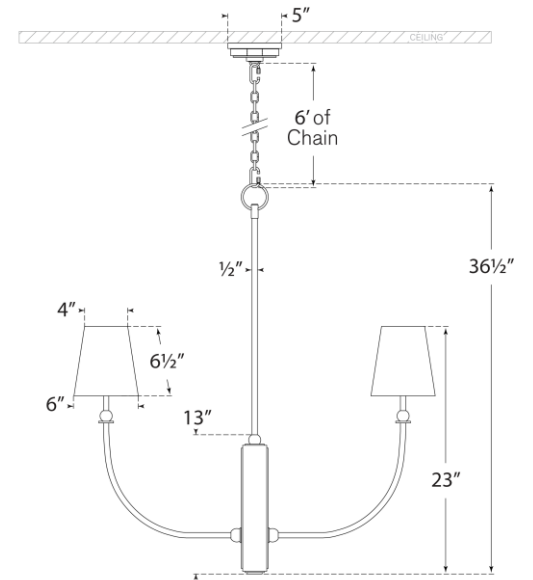

SPEC SHEET

Hulton Large Chandelier

Item # TOB 5190PN-L

Designer: Thomas O'Brien

Height: 36.5"

Width: 36"

Canopy: 5" Square

Finishes: PN

Shade Treatments: L

Shade Details: 4" x 6" x 6.5"

Socket: 8 - E12 Candelabra

Wattage: 8 - 40 B

Note: UL Only

Top View(1:2)

Side View