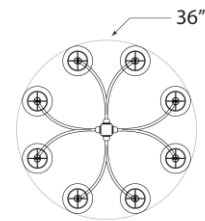

SPEC SHEET

Hulton Large Chandelier

Item # TOB 5190PN-L

Designer: Thomas O'Brien

Height: 36.5"

Width: 36"

Canopy: 5" Square

Finishes: PN

Shade Treatments: L

Shade Details: 4" x 6" x 6.5"

Socket: 8 - E12 Candelabra

Wattage: 8 - 40 B

Note: UL Only

Top View(1:2)

Side View