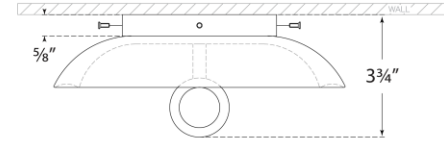

SPEC SHEET

Leeds Small Round Sconce

Item # CS 2605OSB

Designer: Christopher Spitzmiller

Height: 8.25"

Width: 8.25"

Extension: 3.75"

Backplate: 4.5" Round

Finishes: CGD, IVO, OSB, SHG

Socket: E12 Candelabra

Wattage: 40 C

Note: Reactive Ceramic Glazes Will Vary in Color and Texture

Top View