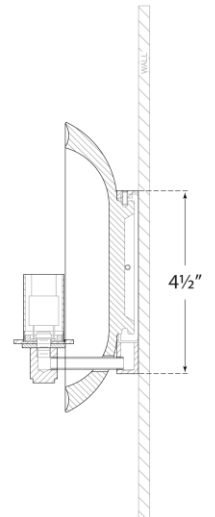

## Leeds Small Round Sconce

Item # CS 2605OSB

Designer: Christopher Spitzmiller

Height: 8.25"

Width: 8.25"

Extension: 3.75"

Backplate: 4.5" Round

Finishes: CGD, IVO, OSB, SHG

Socket: E12 Candelabra

Wattage: 40 C

Note: Reactive Ceramic Glazes Will Vary in Color and Texture

Top View

Front View

Side View