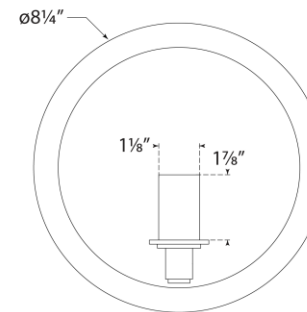

## Leeds Small Round Sconce

Item # CS 2605OSB

Designer: Christopher Spitzmiller

Height: 8.25"

Width: 8.25"

Extension: 3.75"

Backplate: 4.5" Round

Finishes: CGD, IVO, OSB, SHG

Socket: E12 Candelabra

Wattage: 40 C

Note: Reactive Ceramic Glazes Will Vary in Color and Texture

Top View

Front View

Side View