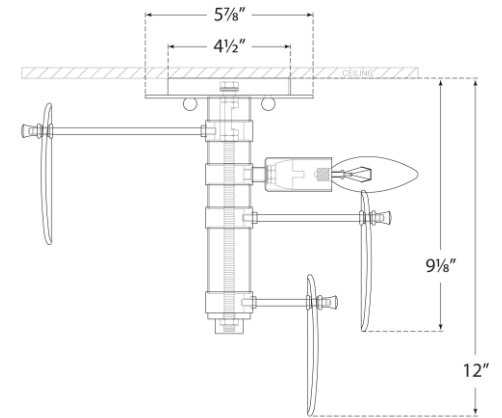

SPEC SHEET

Loire Medium Tiered Flush Mount

Item # ARN 4450PN-WSG

Designer: AERIN

Height: 12"

Width: 14.5"

Canopy: 4.5" Round

Finishes: G, PN

Glass Options: WSG

Socket: 4 - E12 Candelabra

Wattage: 4 - 60 C

Top View

Front View