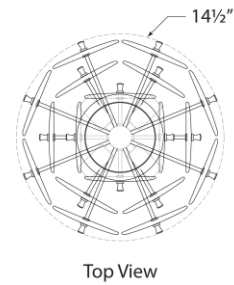

SPEC SHEET

Loire Medium Tiered Flush Mount

Item # ARN 4450PN-WSG

Designer: AERIN

Height: 12"

Width: 14.5"

Canopy: 4.5" Round

Finishes: G, PN

Glass Options: WSG

Socket: 4 - E12 Candelabra

Wattage: 4 - 60 C

Top View

Front View