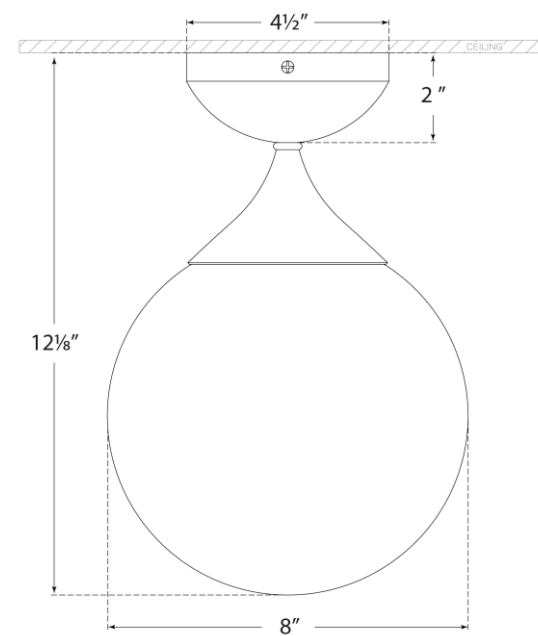

## Cristol Small Single Flush Mount

Item # ARN 4400PN-WG

Designer: AERIN

Height: 12"

Width: 8"

Canopy: 4.5" Round

Finishes: HAB, PN

Glass Options: WG

Socket: E12 Candelabra

Wattage: 40 B

Front View