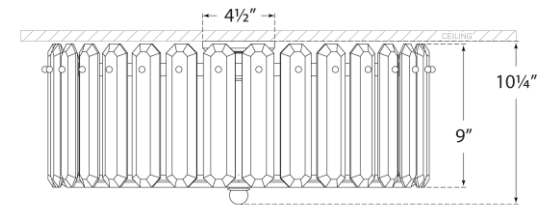

SPEC SHEET

Bonnington Large Flush Mount

Item # ARN 4126HAB

Designer: AERIN

Height: 10.25"

Width: 24.75"

Canopy: 4.5" Round

Finishes: HAB, PN

Trim Options: CG

Socket: 5 - E12 Candelabra

Wattage: 5 - 40 C

Top View(1:2)

Side View