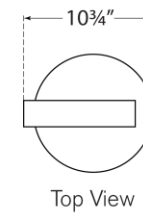

SPEC SHEET

Lancelot Pivoting Floor Lamp

Item # ARN 1042PN

Designer: AERIN

Height: 48.5"

Width: 10"

Extension: 10.75"

Base: 10" Round

Finishes: HAB, PN

Shade Treatments: HAB, PN

Socket: E17 In-Line Switch

Wattage: 4.5 LED R14

Top View