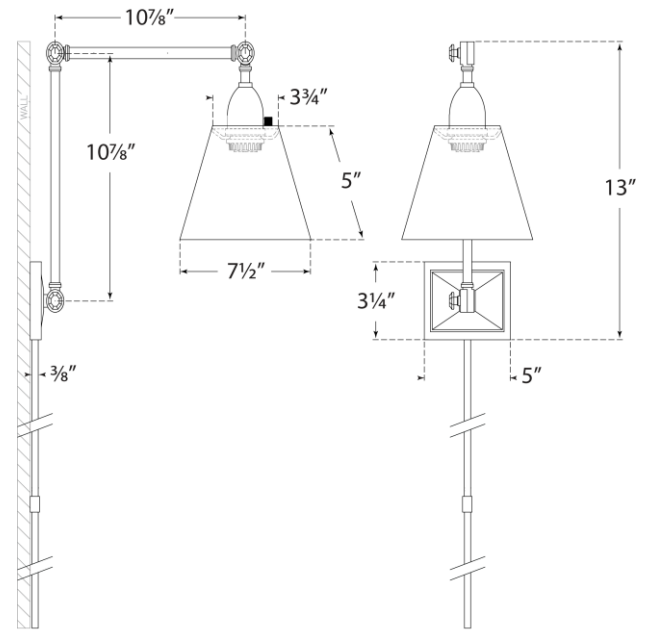

SPEC SHEET

Jane Double Library Wall Light

Item # AH 2330PN-L

Designer: Alexa Hampton

Height: 10.5" - 13"

Width: 7.5"

Extension: 14.75" - 30"

Backplate: 3.25" x 4.75" Rectangle

Finishes: AN, GM, HAB, PN

Shade Treatments: L

Shade Details: 3.75" x 7.5" x 5"

Socket: E26 On-Off

Wattage: 40 A

Note: UL Only | Cord Cover Included

Side View

Front View