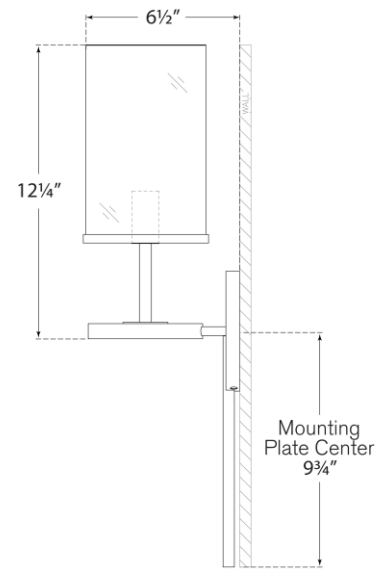

SPEC SHEET

Vivier Single Sconce

Item # TOB 2502BK/HAB-CG2

Designer: Thomas O'Brien

Height: 22"

Width: 5.25"

Extension: 6.5"

Backplate: 5" Round

Finishes: BK/HAB

Glass Options: CG

Socket: E12 Candelabra

Wattage: 40 B

Side View

Front View