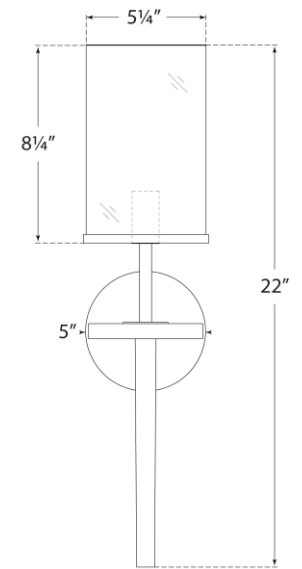

SPEC SHEET

Vivier Single Sconce

Item # TOB 2502BK/HAB-CG2

Designer: Thomas O'Brien

Height: 22"

Width: 5.25"

Extension: 6.5"

Backplate: 5" Round

Finishes: BK/HAB

Glass Options: CG

Socket: E12 Candelabra

Wattage: 40 B

Side View

Front View