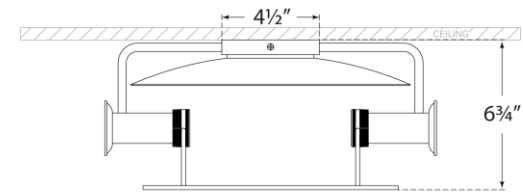

SPEC SHEET

Osiris Medium Flush Mount

Item # TOB 4294BZ/HAB-L

Designer: Thomas O'Brien

Height: 5.75"

Width: 15.25"

Canopy: 4.5" Round

Finishes: BZ/HAB, HAB, PN

Shade Treatments: L

Socket: 2 - E26 Keyless

Wattage: 2 - 40 A

Top View

Front View