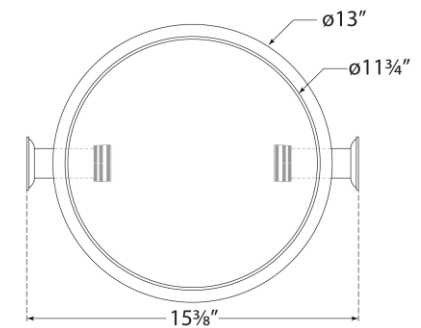

SPEC SHEET

Osiris Medium Flush Mount

Item # TOB 4294BZ/HAB-L

Designer: Thomas O'Brien

Height: 5.75"

Width: 15.25"

Canopy: 4.5" Round

Finishes: BZ/HAB, HAB, PN

Shade Treatments: L

Socket: 2 - E26 Keyless

Wattage: 2 - 40 A

Top View

Front View