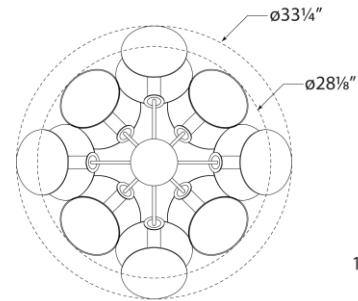

SPEC SHEET

Osiris Medium Reflector Chandelier

Item # TOB 5288HAB-L

Designer: Thomas O'Brien

O/A Height: 52"

Fixture Height: 32"

Min. Custom Height: 29"

Width: 33.25"

Canopy: 5" Round

Finishes: BZ/HAB, HAB, PN

Shade Treatments: L

Socket: 8 - E26 Keyless

Wattage: 8 - 40 A

Note: Custom Height Available

Top View

Front View