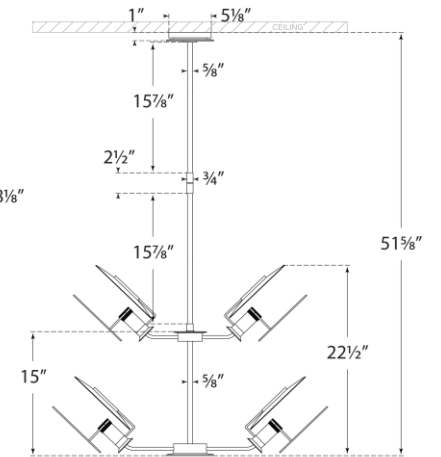

SPEC SHEET

Osiris Medium Reflector Chandelier

Item # TOB 5288HAB-L

Designer: Thomas O'Brien

O/A Height: 52"

Fixture Height: 32"

Min. Custom Height: 29"

Width: 33.25"

Canopy: 5" Round

Finishes: BZ/HAB, HAB, PN

Shade Treatments: L

Socket: 8 - E26 Keyless

Wattage: 8 - 40 A

Note: Custom Height Available

Top View

Front View