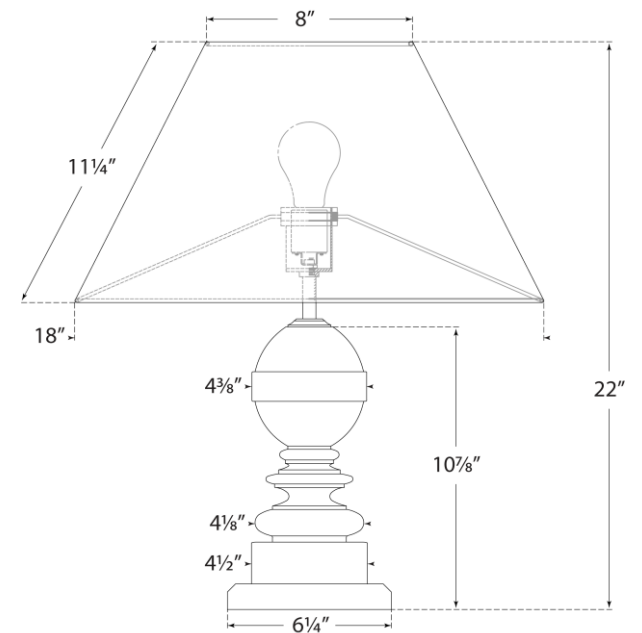

SPEC SHEET

Piaf Medium Table Lamp

Item # TOB 3452BCO-L

Designer: Thomas O'Brien

Height: 22"

Width: 18"

Base: 6.25" Square

Finishes: BCO

Shade Treatments: L

Shade Details: 8" x 18" x 11.25"

Socket: E26 Keyless w/ Line Switch

Wattage: 60 A

Front View