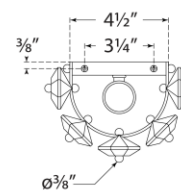

SPEC SHEET

Bonnington Tall Sconce

Item # ARN 2125HAB

Designer: AERIN

Height: 22"

Width: 7.5"

Extension: 5"

Backplate: 4.5" x 12" Rectangle

Finishes: HAB, PN

Trim Options: CG

Socket: 2 - E26 Keyless

Wattage: 2 - 40 T

Top View

Front View

Side View