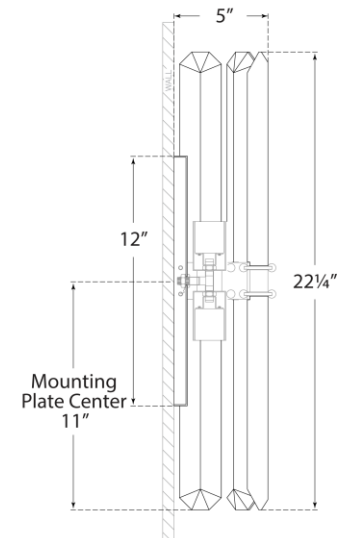

SPEC SHEET

Bonnington Tall Sconce

Item # ARN 2125HAB

Designer: AERIN

Height: 22"

Width: 7.5"

Extension: 5"

Backplate: 4.5" x 12" Rectangle

Finishes: HAB, PN

Trim Options: CG

Socket: 2 - E26 Keyless

Wattage: 2 - 40 T

Top View

Front View

Side View