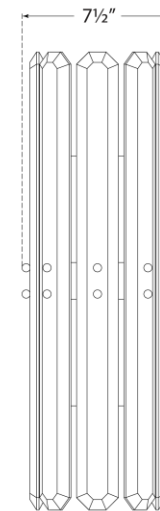

SPEC SHEET

Bonnington Tall Sconce

Item # ARN 2125HAB

Designer: AERIN

Height: 22"

Width: 7.5"

Extension: 5"

Backplate: 4.5" x 12" Rectangle

Finishes: HAB, PN

Trim Options: CG

Socket: 2 - E26 Keyless

Wattage: 2 - 40 T

Top View

Front View

Side View