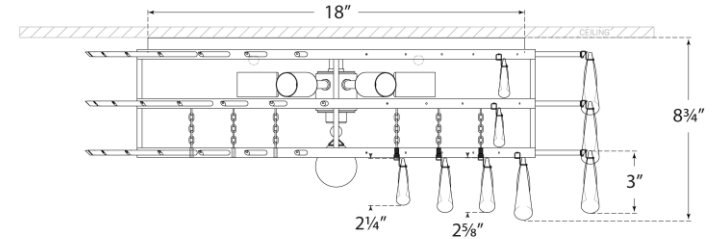

SPEC SHEET

Liscia Large Flush Mount

Item # ARN 4172BSL-CG

Designer: AERIN

Height: 8.75"

Width: 25"

Canopy: 18" Round

Finishes: BSL, G

Glass Options: CG

Socket: 6 - E12 Candelabra

Wattage: 6 - 40 C

Front View

Top View