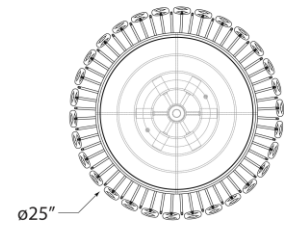

SPEC SHEET

Liscia Large Flush Mount

Item # ARN 4172BSL-CG

Designer: AERIN

Height: 8.75"

Width: 25"

Canopy: 18" Round

Finishes: BSL, G

Glass Options: CG

Socket: 6 - E12 Candelabra

Wattage: 6 - 40 C

Front View

Top View