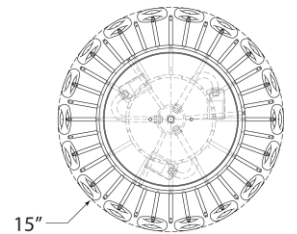

## Liscia Small Flush Mount

Item # ARN 4170BSL-CG

Designer: AERIN

Height: 8.75"

Width: 15"

Canopy: 9" Round

Finishes: BSL, G

Glass Options: CG

Socket: 3 - E12 Candelabra

Wattage: 3 - 40 C

Front View

Top View