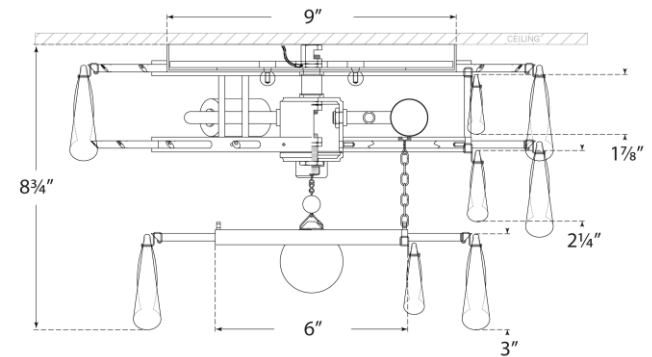

## Liscia Small Flush Mount

Item # ARN 4170BSL-CG

Designer: AERIN

Height: 8.75"

Width: 15"

Canopy: 9" Round

Finishes: BSL, G

Glass Options: CG

Socket: 3 - E12 Candelabra

Wattage: 3 - 40 C

Front View

Top View