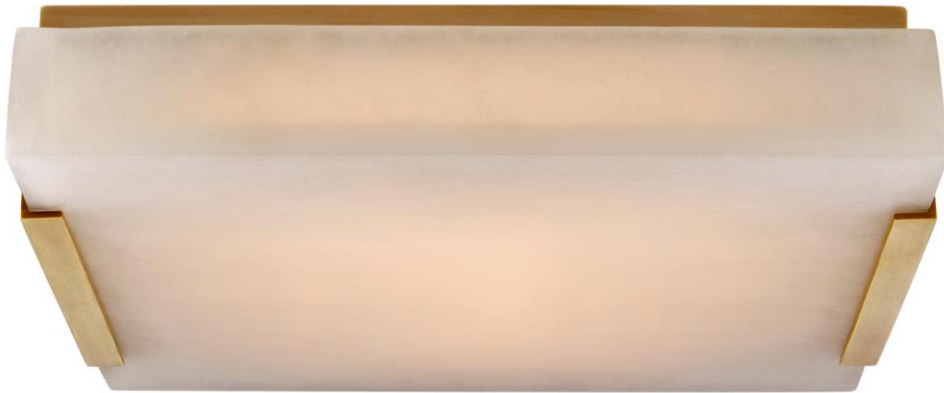

SPEC SHEET

Covet Medium Flush Mount

Item # KW 4113AB-ALB

Designer: Kelly Wearstler

Height: 2.75"

Width: 14.25"

Canopy: 13.25" Square

Finishes: AB, BZ, PN

Shade Treatments: ALB

Socket: Dedicated LED

Wattage: 46w (4300lm)

Top View

Side View