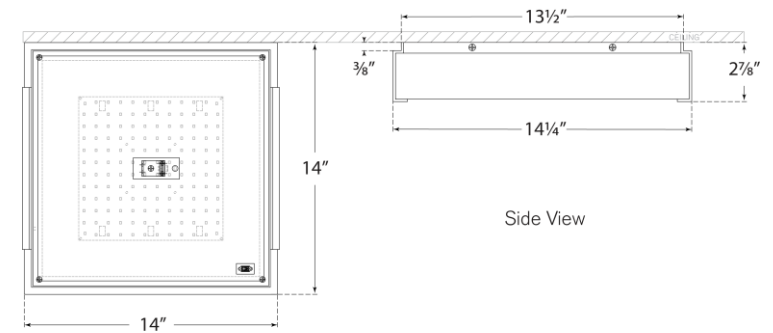

SPEC SHEET

Covet Medium Flush Mount

Item # KW 4113AB-ALB

Designer: Kelly Wearstler

Height: 2.75"

Width: 14.25"

Canopy: 13.25" Square

Finishes: AB, BZ, PN

Shade Treatments: ALB

Socket: Dedicated LED

Wattage: 46w (4300lm)

Top View

Side View