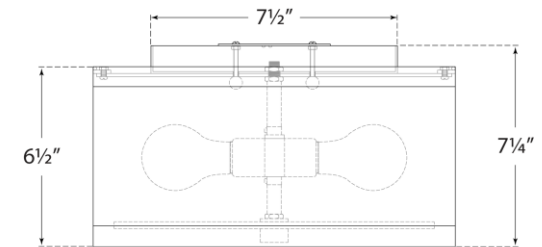

SPEC SHEET

Walker Small Flush Mount

Item # KS 4070BSL-L

Designer: kate spade new york

Height: 6.25"

Width: 13.75"

Canopy: 8.75" Round

Finishes: BSL, G, LC

Shade Treatments: L, L/BL, NL

Socket: 2 - E26 Keyless

Wattage: 2 - 60 A

Bottom View