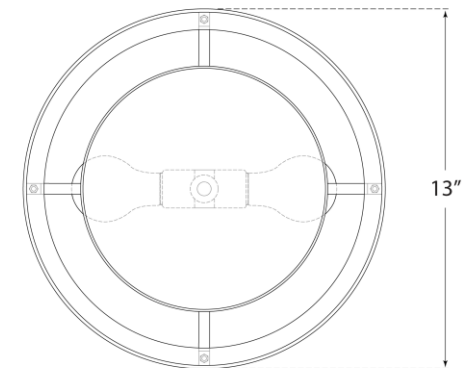

SPEC SHEET

Walker Small Flush Mount

Item # KS 4070BSL-L

Designer: kate spade new york

Height: 6.25"

Width: 13.75"

Canopy: 8.75" Round

Finishes: BSL, G, LC

Shade Treatments: L, L/BL, NL

Socket: 2 - E26 Keyless

Wattage: 2 - 60 A

Bottom View