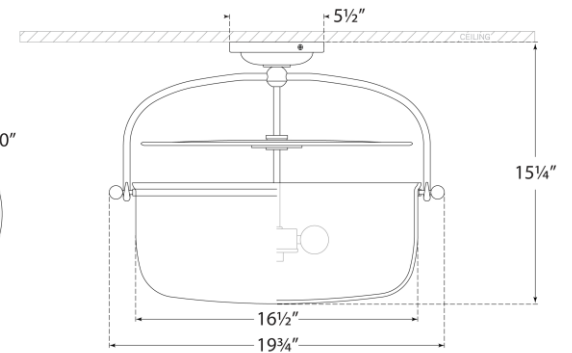

TEAR SHEET

Lorford Medium Semi-Flush Lantern

Item # CHC 4270AI-MG

Designer: Chapman & Myers

Height: 15"

Width: 19.75"

Canopy: 5.5" Round

Finishes: AI, GI

Glass Options: MG

Socket: 3 - E26 Keyless

Wattage: 3 - 40 B11

Weight: 13 Pounds

Note: Custom Height Available

©EFC DESIGNS

Top View

Side View