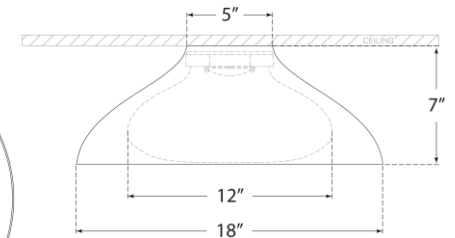

SPEC SHEET

Agnes 18" Flush Mount

Item # ARN 4351MBK-SWG

Designer: AERIN

Height: 7"

Width: 18"

Canopy: 5" Round

Finishes: BSL, G, MBK, PW

Glass Options: SWG

Socket: Dedicated LED

Wattage: 15w (1300lm)

Note: UL Only

Bottom View

Side View