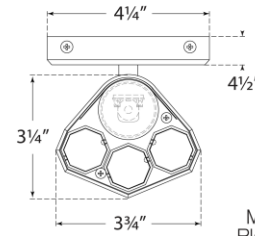

SPEC SHEET

Fascio 24" Sconce

Item # LR 2910PN-CG

Designer: Lauren Rottet

Height: 24"

Width: 4.25"

Extension: 4"

Backplate: 4.25" x 8" Rectangle

Finishes: BZ, HAB, PN

Trim Options: CG

Socket: Dedicated LED

Wattage: 34w (3200lm)

Top View

Side View

Front View