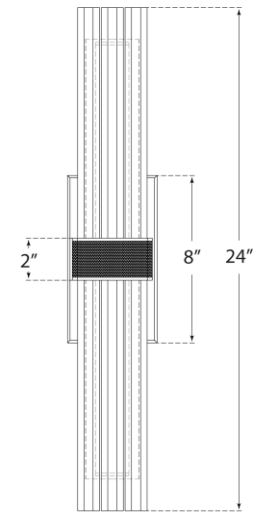

SPEC SHEET

Fascio 24" Sconce

Item # LR 2910PN-CG

Designer: Lauren Rottet

Height: 24"

Width: 4.25"

Extension: 4"

Backplate: 4.25" x 8" Rectangle

Finishes: BZ, HAB, PN

Trim Options: CG

Socket: Dedicated LED

Wattage: 34w (3200lm)

Top View

Side View

Front View