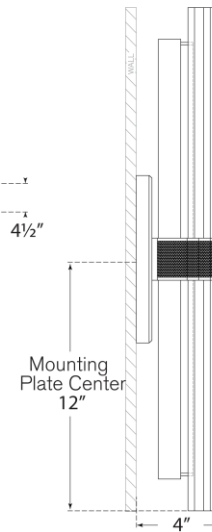

SPEC SHEET

Fascio 24" Sconce

Item # LR 2910PN-CG

Designer: Lauren Rottet

Height: 24"

Width: 4.25"

Extension: 4"

Backplate: 4.25" x 8" Rectangle

Finishes: BZ, HAB, PN

Trim Options: CG

Socket: Dedicated LED

Wattage: 34w (3200lm)

Top View

Side View

Front View