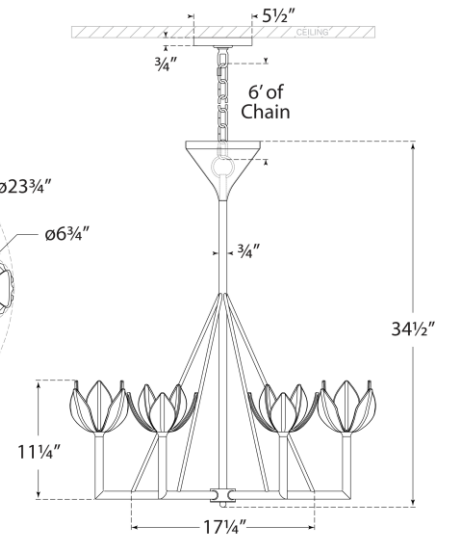

SPEC SHEET

Alberto Small Single Tier Chandelier

Item # JN 5003BSL

Designer: Julie Neill

Height: 34.5"

Width: 30"

Canopy: 5.5" Round

Finishes: AGL, BSL, PW

Socket: 6 - E12 Candelabra

Wattage: 6 - 60 G

Top View

Front View