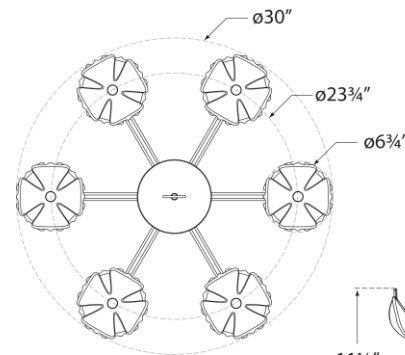

SPEC SHEET

Alberto Small Single Tier Chandelier

Item # JN 5003BSL

Designer: Julie Neill

Height: 34.5"

Width: 30"

Canopy: 5.5" Round

Finishes: AGL, BSL, PW

Socket: 6 - E12 Candelabra

Wattage: 6 - 60 G

Top View

Front View