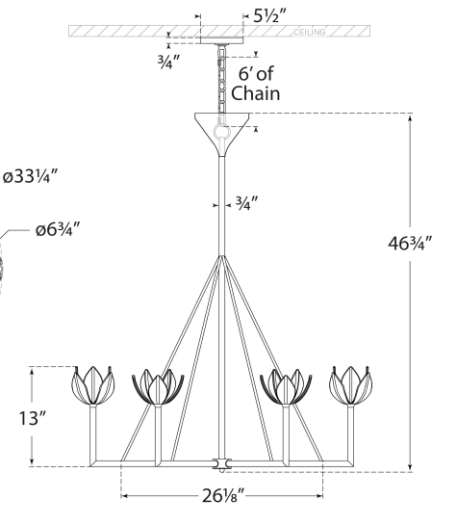

## Alberto Large Single Tier Chandelier

Item # JN 5004AGL

Designer: Julie Neill

Height: 46.75"

Width: 40"

Canopy: 5.5" Round

Finishes: AGL, BSL, PW

Socket: 6 - E12 Candelabra

Wattage: 6 - 60 G

Top View

Front View