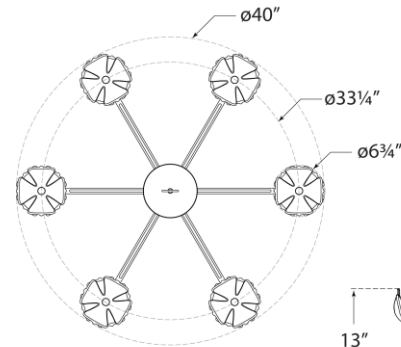

## Alberto Large Single Tier Chandelier

Item # JN 5004AGL

Designer: Julie Neill

Height: 46.75"

Width: 40"

Canopy: 5.5" Round

Finishes: AGL, BSL, PW

Socket: 6 - E12 Candelabra

Wattage: 6 - 60 G

Top View

Front View