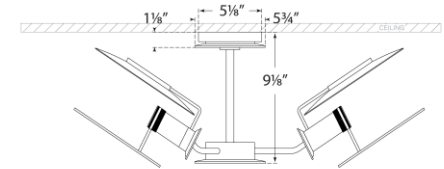

SPEC SHEET

Osiris Medium Reflector Semi-Flush Mount

Item # TOB 4290BZ/HAB-L

Designer: Thomas O'Brien

Height: 9"

Width: 31.5"

Canopy: 5" Round

Finishes: BZ/HAB, HAB, PN

Shade Treatments: L

Socket: 3 - E26 Keyless

Wattage: 3 - 40 A

Front View

Bottom View