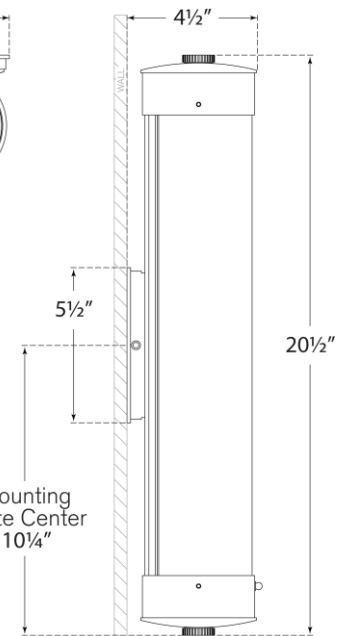

SPEC SHEET

Marais Linear Bath Sconce

Item # TOB 2318BZ/HAB-CG

Designer: Thomas O'Brien

Height: 21"

Width: 4.25"

Extension: 4.5"

Backplate: 4.25" x 5.5" Rectangle

Finishes: BZ/HAB, HAB, PN

Glass Options: CG

Socket: 2 - E26 Keyless

Wattage: 2 - 40 T

Top View

Side View