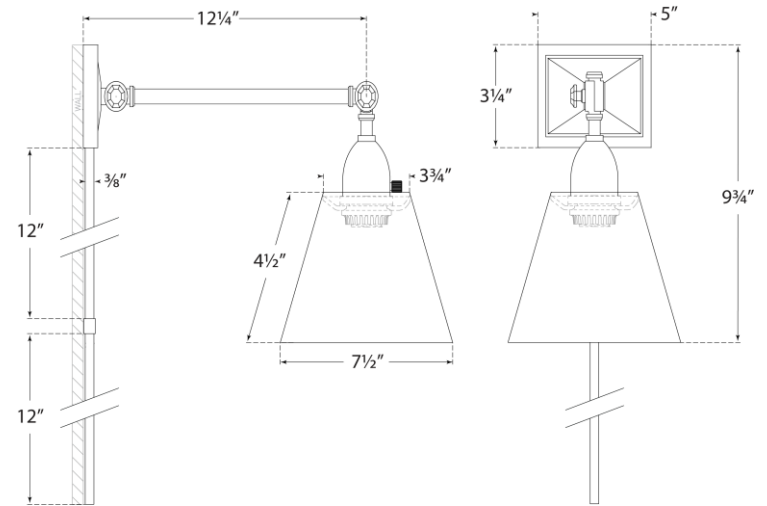

## Jane Single Library Wall Light

Item # AH 2325PN-L

Designer: Alexa Hampton

Height: 8.75" - 9.75"

Width: 7.5"

Extension: 14.75" - 17.75"

Backplate: 3.25" x 4.75" Rectangle

Finishes: AN, GM, HAB, PN

Shade Treatments: L

Shade Details: 3.75" x 7.5" x 5"

Socket: E26 On-Off

Wattage: 40 A

Note: UL Only | Cord Cover Included

Side View

Front View