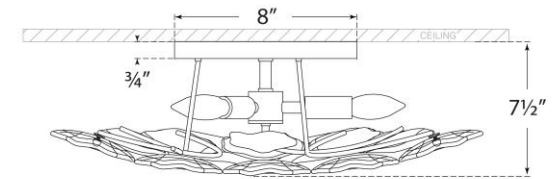

SPEC SHEET

Leighton Medium Flush Mount

Item # KS 4065SB-CRE

Designer: kate spade new york

Height: 7.5"

Width: 20"

Canopy: 8" Round

Finishes: PN, SB

Glass Options: BLS, CRE

Socket: 3 - E12 Candelabra

Wattage: 3 - 40 B

Side View