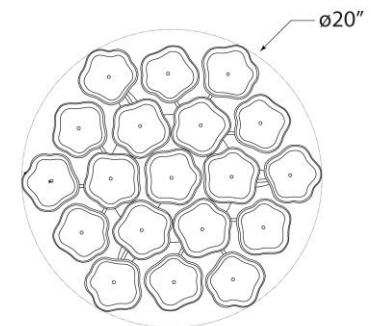

### Leighton Medium Flush Mount

Item # KS 4065SB-CRE

Designer: kate spade new york

Height: 7.5"

Width: 20"

Canopy: 8" Round

Finishes: PN, SB

Glass Options: BLS, CRE

Socket: 3 - E12 Candelabra

Wattage: 3 - 40 B

Side View

Bottom View