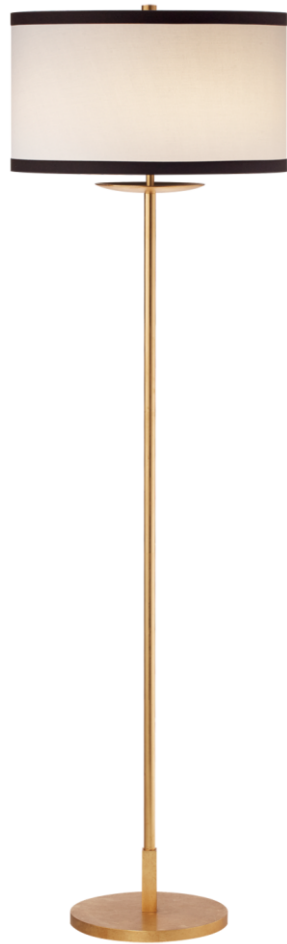

SPEC SHEET

Walker Medium Floor Lamp

Item # KS 1070G-L/BL

Designer: kate spade new york

Height: 58"

Width: 17"

Base: 10" Round

Finishes: BSL, G, LC

Shade Treatments: L, L/BL, NL

Shade Details: 17" x 17" x 10"

Socket: E26 In-Line Switch

Wattage: 100 A