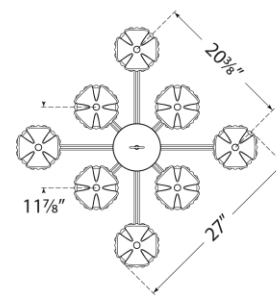

SPEC SHEET

Alberto Medium Two Tier Chandelier

Item # JN 5005AGL

Designer: Julie Neill

Height: 43"

Width: 33.5"

Canopy: 5.5" Round

Finishes: AGL, BSL, PW

Socket: 8 - E12 Candelabra

Wattage: 8 - 60 G

Top View