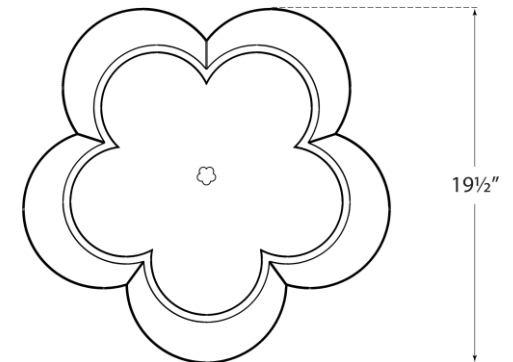

SPEC SHEET

Arabelle Large Flush Mount

Item # ARN 4307G-FG

Designer: AERIN

Height: 8.25"

Width: 19.5"

Finishes: BSL, G

Glass Options: FA

Socket: 4 - E12 Candelabra

Wattage: 4 - 40 B

ARN4307

Bottom View