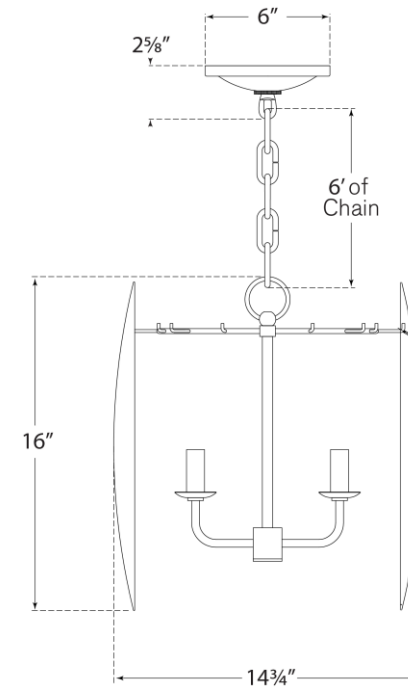

SPEC SHEET

Hatton Small Pendant

Item # S 5047AI

Designer: Barry Goralnick

Height: 16"

Width: 14.75"

Canopy: 6" Round

Finishes: AI, BSL, G

Socket: 4 - Candelabra

Wattage: 4 - 60 C

S5047