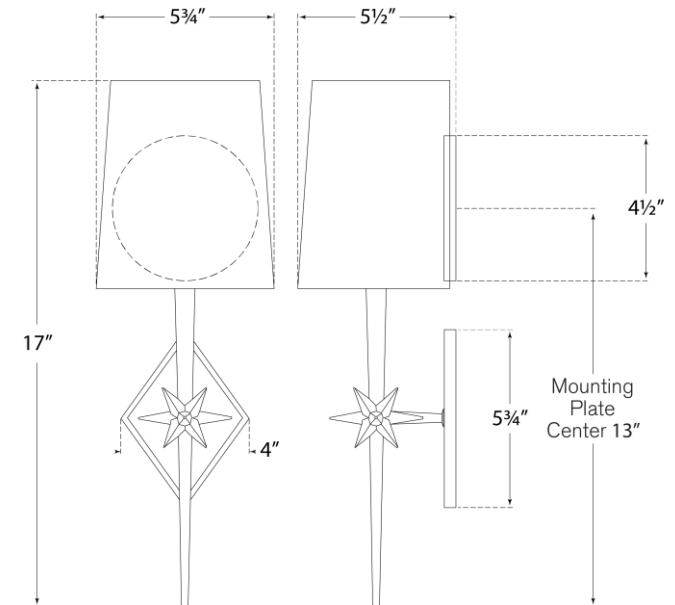

## Etoile Sconce

Item # S 2320AI-NP

Designer: Ian K. Fowler

Height: 16.5"

Width: 5.25"

Extension: 5.5"

Backplate: 4.5" Round

Finishes: AI, GI, PN

Shade Treatments: NP

Shade Details: 4.5" x 5.25" x 6.25"

Socket: Candelabra

Wattage: 40 B

Note: Electrical is behind shade.

S2320