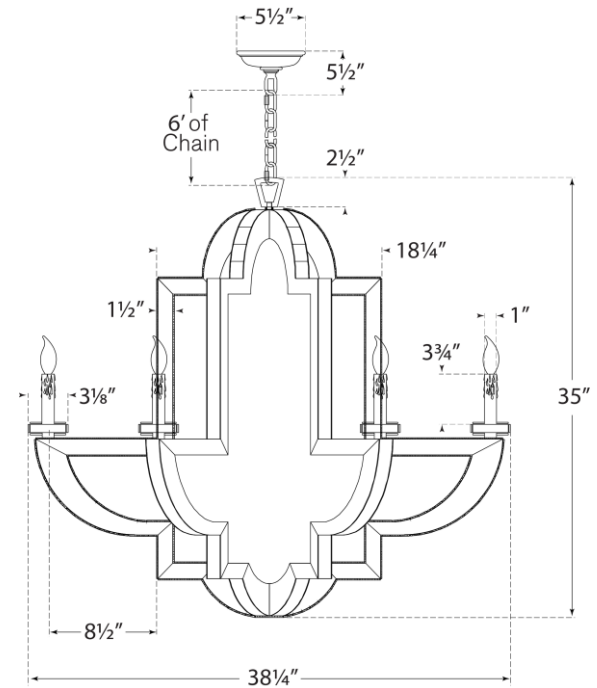

SPEC SHEET

Lido Large Chandelier

Item # NW 5041AM/HAB

Designer: Niermann Weeks

Height: 35"

Width: 38.25"

Canopy: 5.5" Round

Finishes: AM/HAB

Socket: 6 - Candelabra

Wattage: 6 - 60 C

NW5041