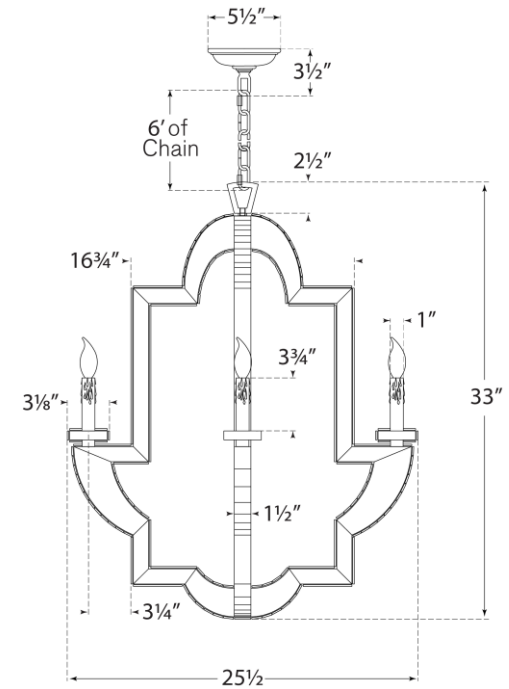

SPEC SHEET

Lido Medium Chandelier

Item # NW 5040AM/HAB

Designer: Niermann Weeks

Height: 33"

Width: 25.5"

Canopy: 5.5" Round

Finishes: AM/HAB

Socket: 4 - Candelabra

Wattage: 4 - 60 C

NW5040