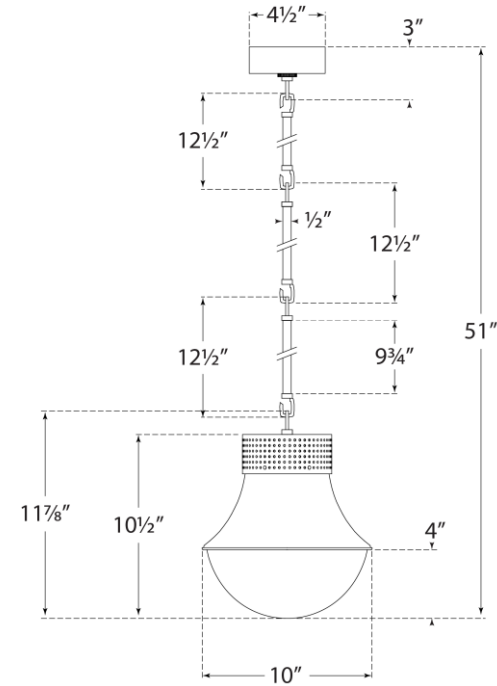

## Precision Small Pendant

Item # KW 5221AB-WG

Designer: Kelly Wearstler

O/A Height: 51"

Fixture Height: 12"

Min. Custom Height: 20"

Width: 10"

Canopy: 4.5" Round

Finishes: AB, BZ, PN

Glass Options: WG

Socket: Keyless

Wattage: 60 A

KW5221