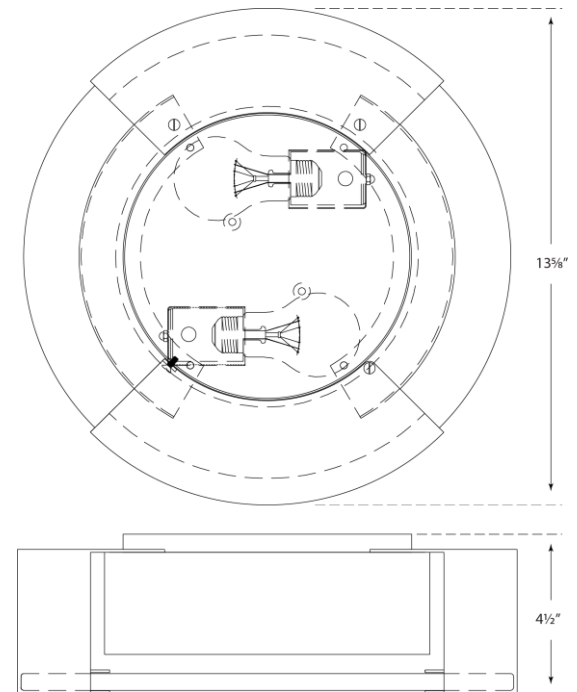

SPEC SHEET

Melange Small Flush Mount

Item # KW 4012AB

Designer: Kelly Wearstler

Height: 4.5"

Width: 14"

Finishes: AB, BZ, PN

Shade Treatments: ALB

Socket: 2 - E26 Keyless

Wattage: 2 - 14.5 LED A

VISUAL COMFORT