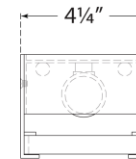

SPEC SHEET

Melange Elongated Sconce

Item # KW 2013PN-ALB

Designer: Kelly Wearstler

Height: 20"

Width: 4.25"

Extension: 3.5"

Backplate: 4.25 x 20" Rectangle

Finishes: AB, BZ, PN

Shade Treatments: ALB

Socket: 2 - E26 Keyless

Wattage: 2 - 12 LED B

Top View