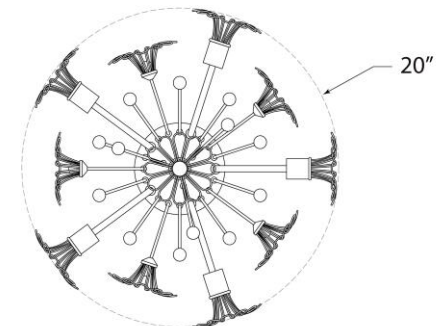

## Keaton Bouquet Flush Mount

Item # KS 4311BSL

Designer: kate spade new york

Height: 11.25"

Width: 22.75"

Canopy: 5.5" Round

Finishes: BSL, G, LC

Socket: 6 - E12 Candelabra

Wattage: 6 - 40 G16.5

Weight: 9 Pounds

Front View

Bottom View