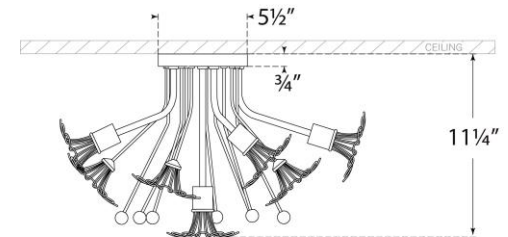

## Keaton Bouquet Flush Mount

Item # KS 4311BSL

Designer: kate spade new york

Height: 11.25"

Width: 22.75"

Canopy: 5.5" Round

Finishes: BSL, G, LC

Socket: 6 - E12 Candelabra

Wattage: 6 - 40 G16.5

Weight: 9 Pounds

Front View

Bottom View