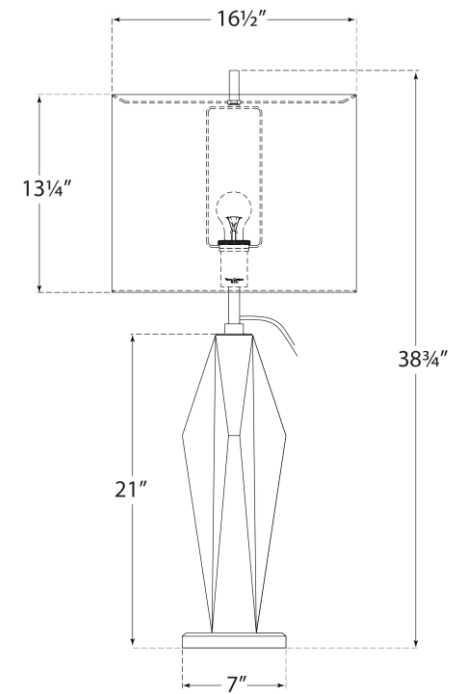

SPEC SHEET

Castle Peak Table Lamp

Item # KS 3065CG-L

Designer: kate spade new york

Height: 38"

Width: 16.5"

Base: 7" Square

Finishes: CG

Shade Treatments: BL, L

Shade Details: 16.5" x 16.5" x 13.25"

Socket: Keyless

Wattage: 100 A

KS3065