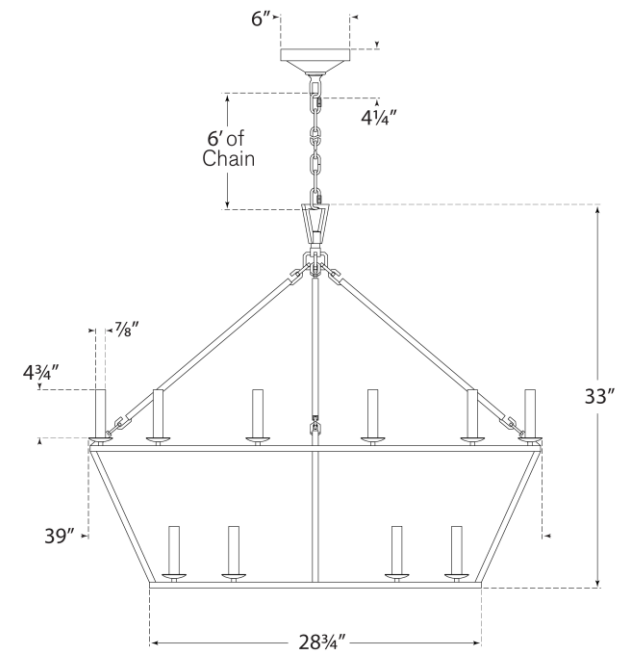

TEAR SHEET

Darlana Large Two-Tiered Ring Chandelier

Item # CHC 5179PN

Designer: Chapman & Myers

Height: 33"

Width: 40"

Canopy: 6" Round

Finishes: AI, GI, PN

Socket: 20 - E12 Candelabra

Wattage: 20 - 40 C11

Weight: 18 Pounds

©EFC DESIGNS

CHC5179